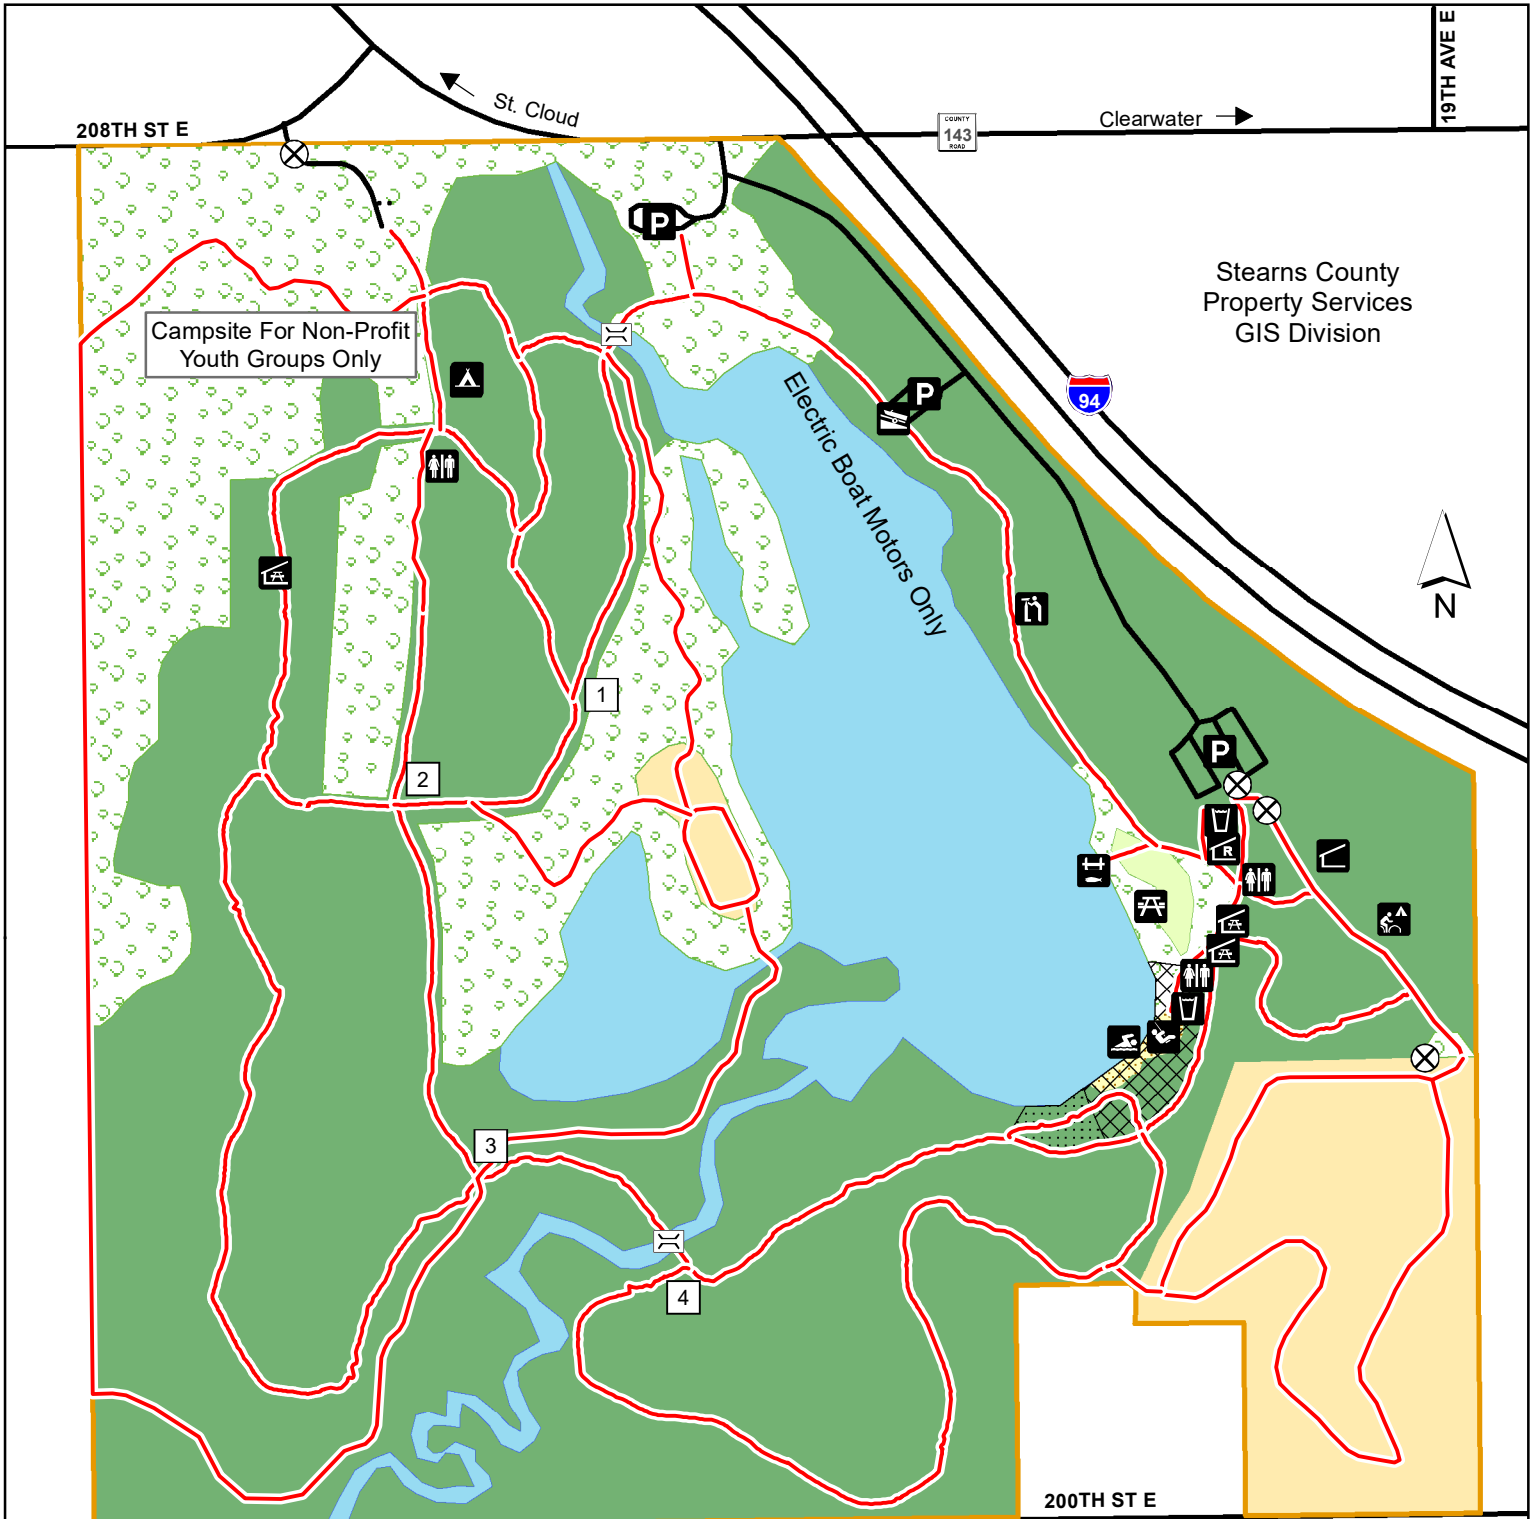

Warner Lake County Park Summer Map

	You Are Here		Gate		Reservable Shelter		Trail
	Boat Launch		Nature Center		Scenic Overlook		Grass
	Bridge		Parking		O'Tanka Shelter		Intermittent Trees
	Campsite		Picnic Area		Beach		Lake
	Drinking Water		Picnic Shelter		No Pets, No Alcohol		Prairie
	Fishing Pier		Playground		Pets Allowed, No Alcohol		Trees
	Campsite - Bicycle		Restrooms				

General Purpose Only/Not Ground Accurate

0 1,000 Feet

July 2021